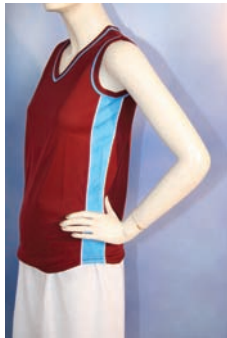

**\$19.90**

NAVY/WHITE

WHITE/ROYAL/RED

RED/WHITE

ROYAL/WHITE

WHITE/RED/BLACK

MAROON/SKY/WHITE

SKY/NAVY