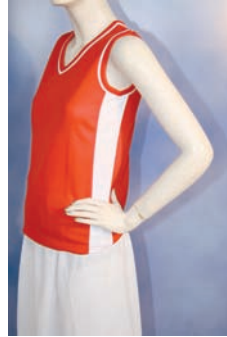

FEMALE SINGLET

Female Ex Stock Singlet **EXSBSF**

Made from Air Flow Polyester. Available in 15 colours. Names, numbers and embroidery can be applied. Special make up combinations are available. 30pcs per size.

$19.90

RED/WHITE

BUFFALO EX STOCK SIZING CHART

CHEST SIZES FOR SINGLETS:

XS/80cm,
S/90cm,

M/100cm,
L/110cm,

XL/120cm,
XXL/130cm