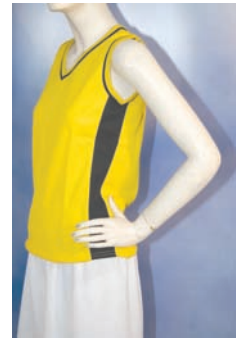

GOLD/BLACK