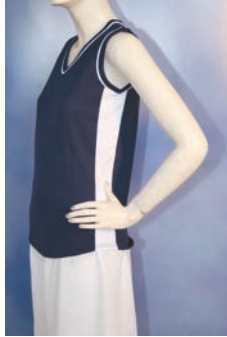

NAVY/WHITE