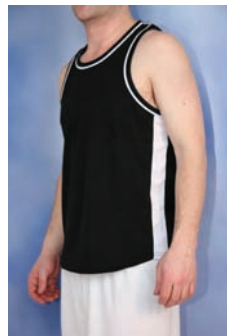

BLACK/WHITE